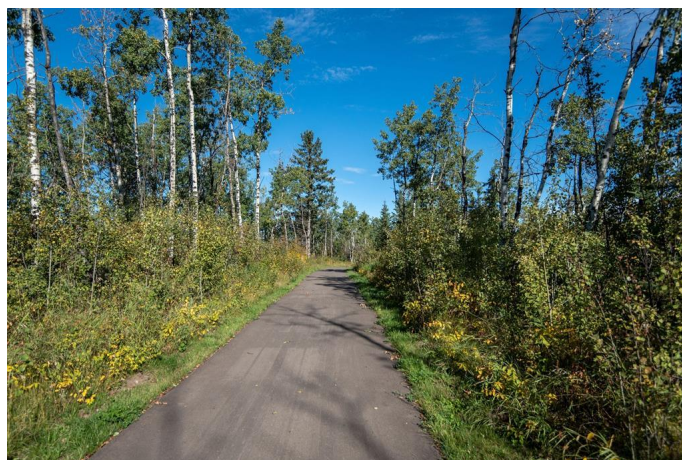

\$180,000 - 152, 27111 597 Highway, Rural Lacombe County

MLS® #A2138390

\$180,000

0 Bedroom, 0.00 Bathroom,
Land on 1.25 Acres

Burbank Heights, Rural Lacombe County,
Alberta

Welcome to your dream location! Only 4 of these 1.25-acre lots remain, nestled alongside the serene ambiance of the Red Deer and Blindman Rivers. Discover the perfect escape enveloped by nature just minutes from Red Deer and Blackfalds! Build your dream home in the perfect location, with the builder of your choice. Take this opportunity to pick everything out for your ideal home, from the floor plan to the finishes and fixtures. Explore the nature trails surrounding the subdivision, savor the fresh air and enjoy the open space all around. A playground is just a few steps away from your doorstep, the perfect spot for kids to run and play and enjoy getting back to nature. With such a small community, you can get to know your neighbours and feel comfortable and secure in your new home. Convenience is key, with a quick commute to Red Deer, Blackfalds, or Lacombe, giving you the benefit of life on an acreage without the long drive to town. Seller is offering financing " on approved credit.